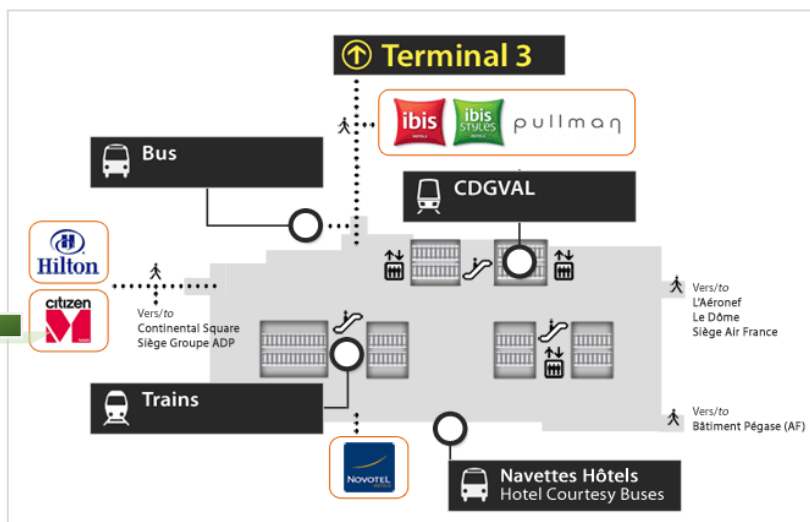

The exact address is:

Maison de l'environnement de Paris-Charles de Gaulle
1, rue de France
BP 81007
95 931 Roissy Charles de Gaulle Cedex

The MEDD can be reached in 2 ways:

1. Public transportation
 - a. RER B train station (CDG1-Terminal 3)
 - b. Terminal 2 TGV Station
2. By car

Coming by public transportation

The RER B links Paris-Charles de Gaulle to Paris and its Suburbs.

- Get off at Roissy CDG Terminal 1 Train station
- Look for the exit « MEDD Maison de l'environnement » or "siege groupe ADP"
- The «Maison de l'Environnement» is about 300m away, West of the train station (by walk).

Towards
MEDD and
siege ADP

From Terminal 2 or TGV station

- Take the CDGVAL (airport inner automatic metro)
- Get off at the 2nd station « Roissypôle- Terminal 3 – Paris by train »
- Look for the exit « MEDD Maison de l'environnement »

By car. Two options, both free

1-You can park at the "siège groupe ADP visitor car park"

Very convenient and on the premises
Also very easy to find on the road signs.

- Take highway A1/A3
- Follow Roissy Aéroport Charles de Gaulle
- When approaching the airport look for the indication signs for "Maison de l'environnement" or "siège groupe ADP"